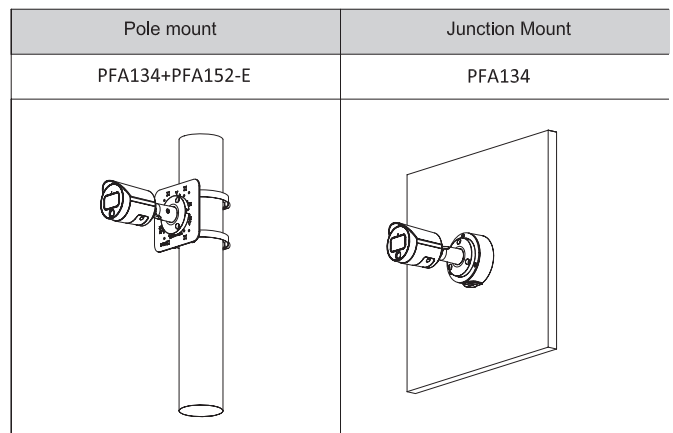

Environment

Operating Conditions	-40°C to +60°C (-40°F to +140°F)/less than ≤ 95% RH
Storage Temperature	-40°C to +60°C (-40°F to +140°F)
Protection Grade	IP67

Structure

Casing	metal
Dimensions	100.9 mm × Φ109.9 mm (4.0" × Φ4.3")
Net Weight	0.365 kg (0.8 lb)
Gross Weight	0.527 kg (1.2 lb)

Accessories

Optional:

Dimensions (mm[inch])